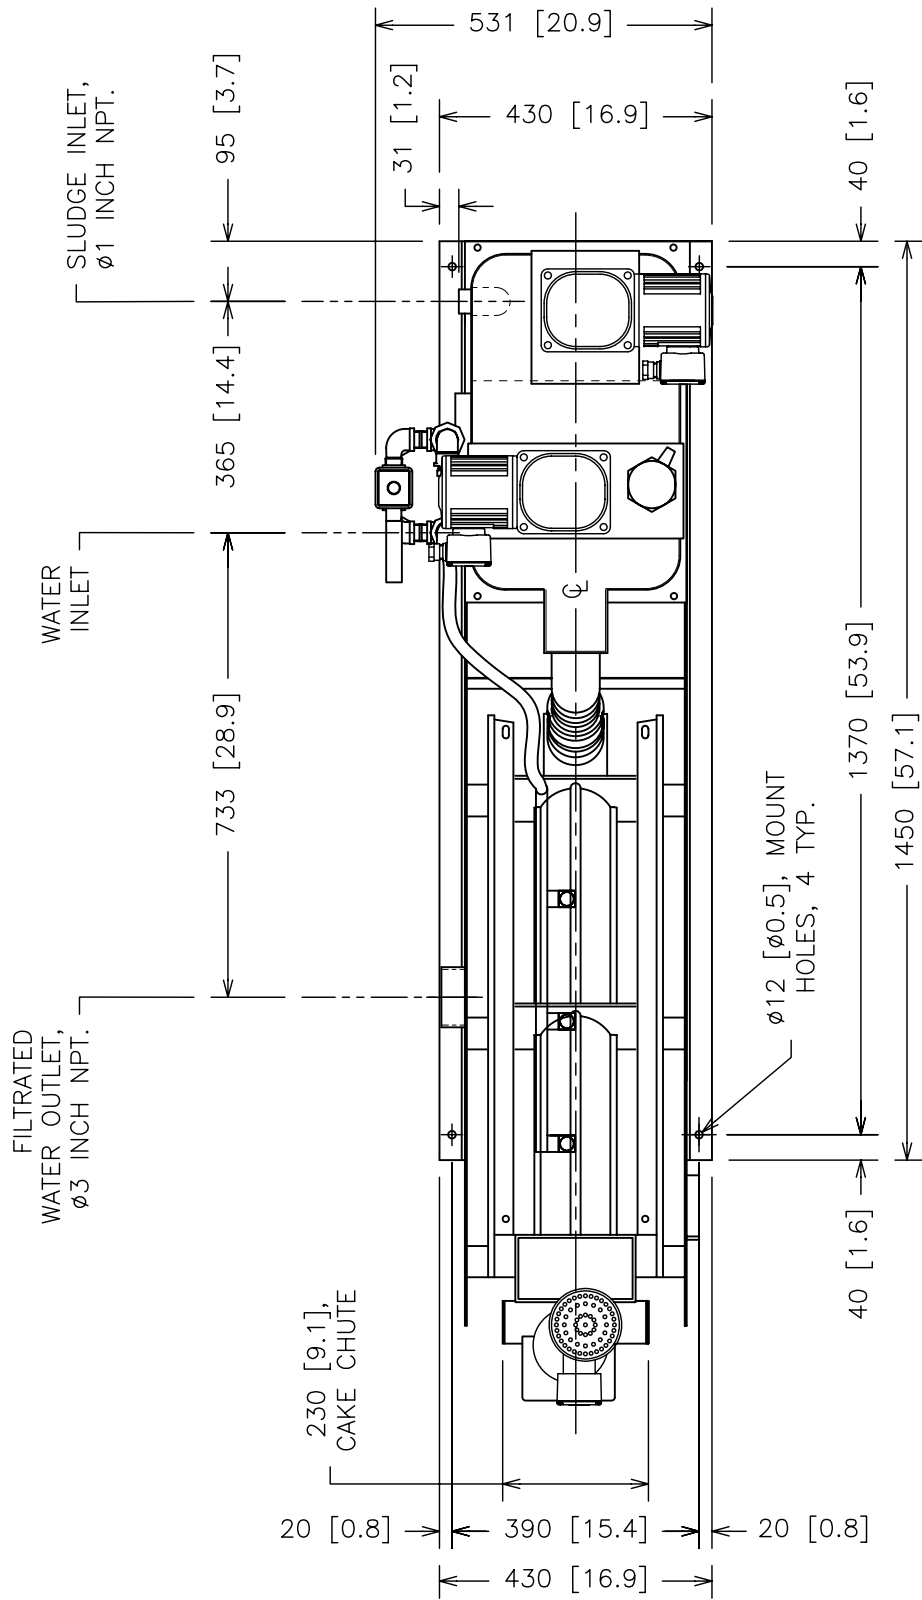

ELEVATION VIEW

DIMENSIONS: MM [INCHES]

**VOLUTE DEWATERING PRESS  
ES-131 GA  
ELEVATION**

JOB# PWT VDP ES-131 GA	SCALE
DATE 30 OCT 2008	NTS
DRAWN PWTech Inc.	SHEET
APPROV. ALEX DAVEY	1 OF 3

PLAN VIEW

DIMENSIONS: MM [INCHES]

VOLUTE DEWATERING PRESS  
ES-131 GA  
PLAN

JOB#	PWT VDP ES-131 GA
DATE	30 OCT 2008
DRAWN	PWTech Inc.
APPROV.	ALEX DAVEY

SCALE	NTS
SHEET	2 OF 3

DIMENSIONS: MM [INCHES]

**VOLUTE DEWATERING PRESS  
ES-131 GA  
END & REQ. MAINT. SPACE**

JOB# PWT VDP ES-131 GA	SCALE
DATE 30 OCT 2008	NTS
DRAWN PWTech Inc.	SHEET
APPROV. ALEX DAVEY	3 OF 3