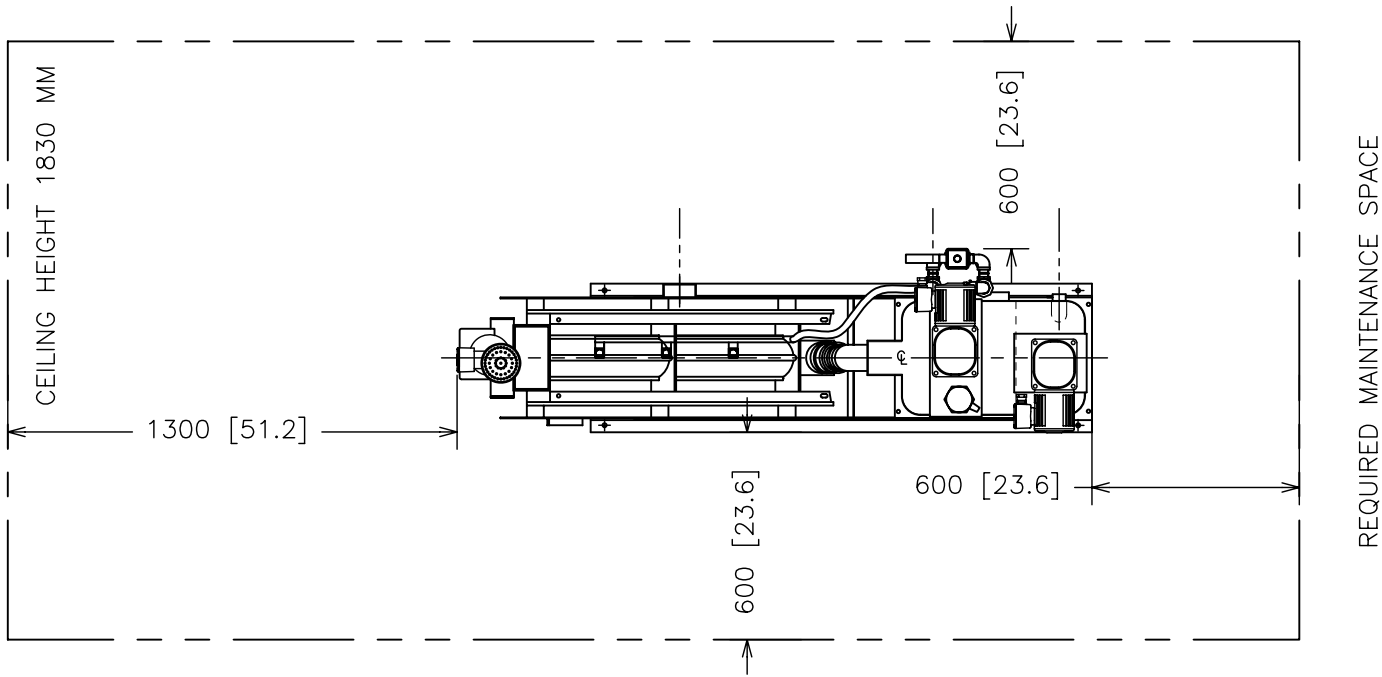

ELEVATION VIEW

DIMENSIONS: MM [INCHES]

**VOLUTE DEWATERING PRESS  
ES-131 GA  
ELEVATION**

JOB# PWT VDP ES-131 GA	SCALE
DATE 30 OCT 2008	NTS
DRAWN PWTech Inc.	SHEET
APPROV. ALEX DAVEY	1 OF 3

PLAN VIEW

DIMENSIONS: MM [INCHES]

VOLUTE DEWATERING PRESS  
ES-131 GA  
PLAN

JOB#	PWT VDP ES-131 GA
DATE	30 OCT 2008
DRAWN	PWTech Inc.
APPROV.	ALEX DAVEY

SCALE	NTS
SHEET	2 OF 3

DIMENSIONS: MM [INCHES]

**VOLUTE DEWATERING PRESS  
ES-131 GA  
END & REQ. MAINT. SPACE**

JOB# PWT VDP ES-131 GA	SCALE
DATE 30 OCT 2008	NTS
DRAWN PWTech Inc.	SHEET
APPROV. ALEX DAVEY	3 OF 3