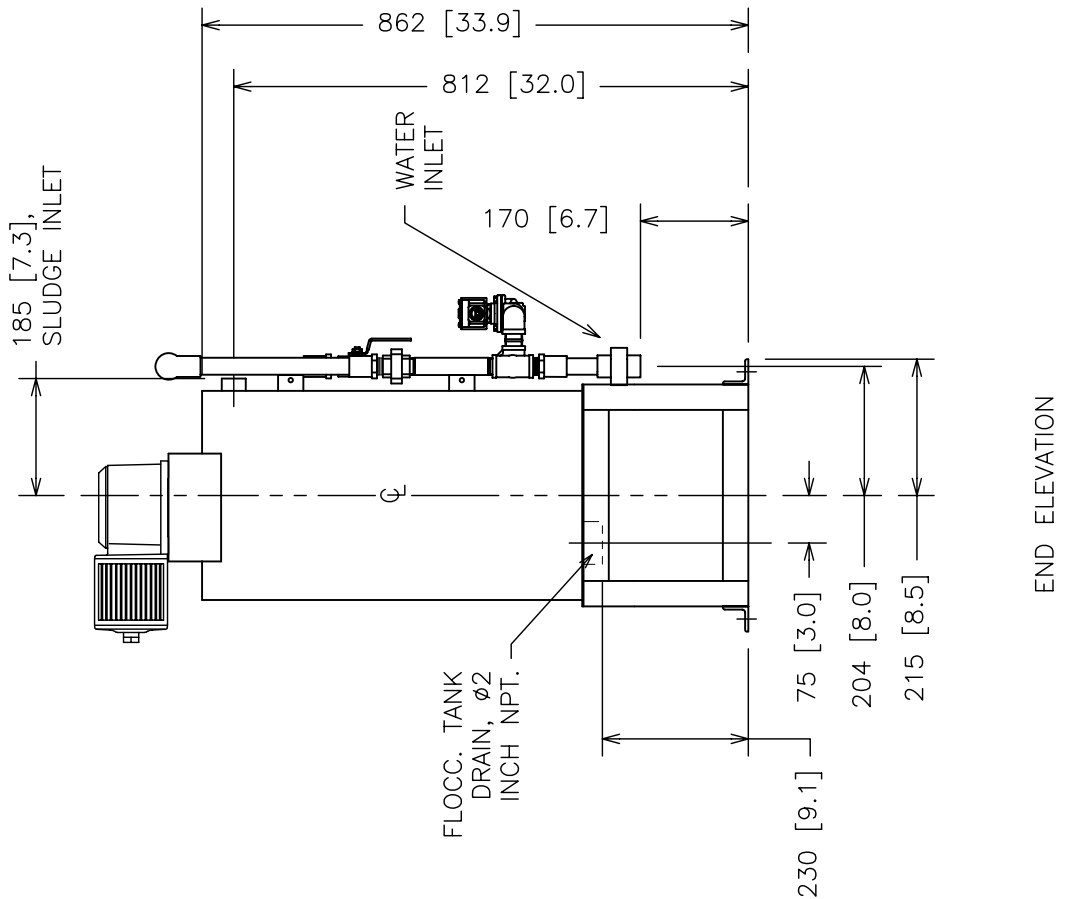

ELEVATION VIEW

DIMENSIONS: MM [INCHES]

**VOLUTE DEWATERING PRESS  
ES-131 GA  
ELEVATION**

JOB# PWT VDP ES-131 GA	SCALE
DATE 30 OCT 2008	NTS
DRAWN PWTech Inc.	SHEET
APPROV. ALEX DAVEY	1 OF 3

PLAN VIEW

DIMENSIONS: MM [INCHES]

VOLUTE DEWATERING PRESS  
ES-131 GA  
PLAN

JOB#	PWT VDP ES-131 GA
DATE	30 OCT 2008
DRAWN	PWTech Inc.
APPROV.	ALEX DAVEY

SCALE	NTS
SHEET	2 OF 3

DIMENSIONS: MM [INCHES]

**VOLUTE DEWATERING PRESS  
ES-131 GA  
END & REQ. MAINT. SPACE**

JOB# PWT VDP ES-131 GA	SCALE
DATE 30 OCT 2008	NTS
DRAWN PWTech Inc.	SHEET
APPROV. ALEX DAVEY	3 OF 3